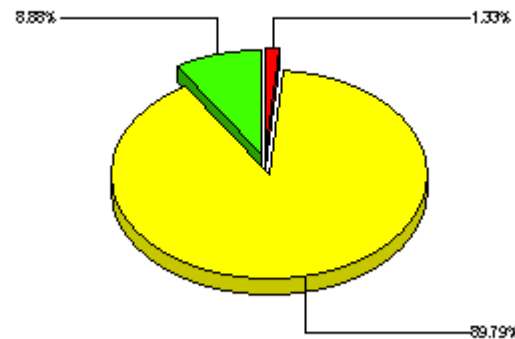

Vehicle Utilisation

- Standing Time
- Driving Time
- Idling Time
- Undefined Time

Time	Status	Location	Postcode	Driving Time	Idling Time	Standing Time	Dist Miles	Max Mph	Fuel Litres	Fuel L/100Km
Friday 10 October 2014										
00:00:00	Standing					06:35:56				
Journey Summary				00:09:20	00:08:46		9.0	65.8	0.0	-
06:35:56	Idling	Canford Way, Poole, Dorset	BH17 8SY		00:08:46					
06:44:42	Moving			00:09:20						
06:54:02	Idling	Blandford Road, Upton, Dorset	BH16 5BN		00:00:00					
06:54:02	Standing					01:00:54				
Journey Summary				00:35:28	00:01:00		8.9	53.4	0.0	-
07:54:56	Idling	Blandford Road, Upton, Dorset	BH16 5BP		00:00:32					
07:55:28	Moving			00:35:28						
08:30:56	Idling	Blacksmith Close, Corfe Mullen, Dorset	BH21 3TY		00:00:28					
08:31:24	Standing					01:01:42