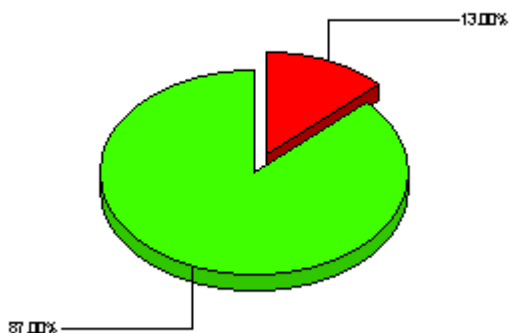

HARRY VAN

Location Report

Analysis Period

10/10/2014
17/10/2014

Standing Time	166:46:32	(90%)
Driving Time	16:29:47	(9%)
Idling Time	02:28:11	(1%)

Average Fuel	-	L/100Km
Total Distance	356.4	Miles
Total Fuel	0.0	Litres
Max Speed	71.6	Mph

Engine Running Time